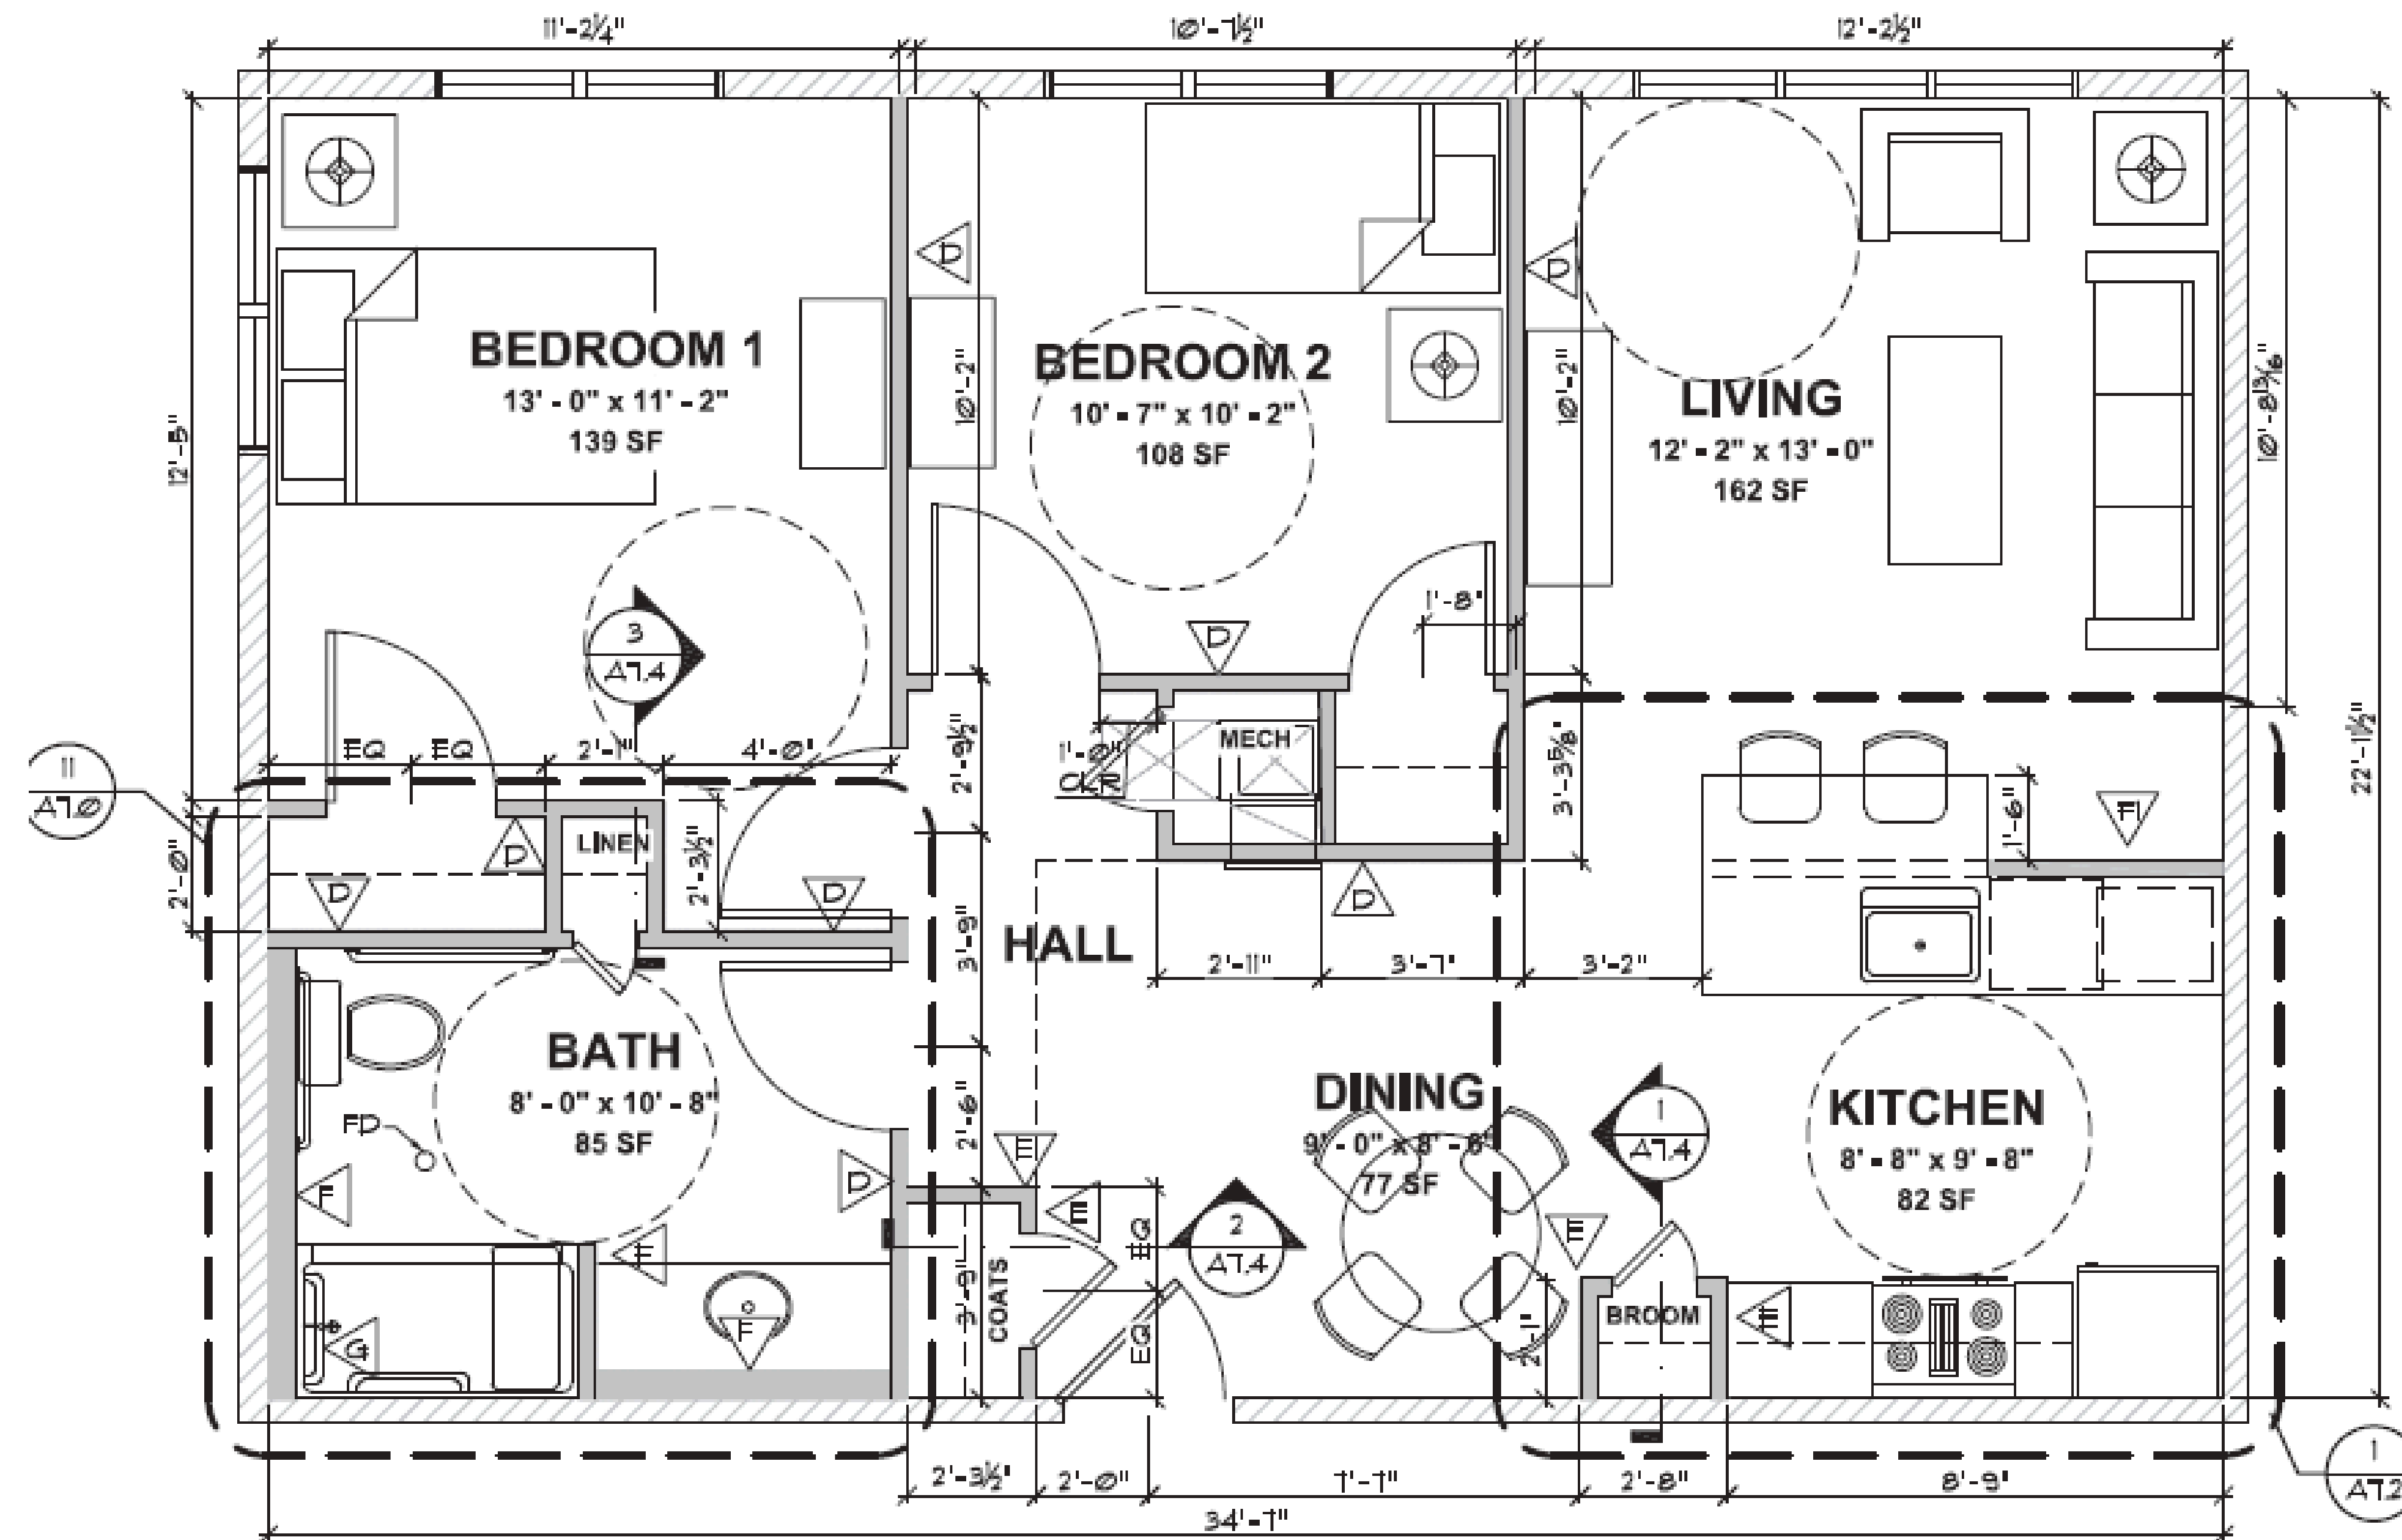

THE
VILLAGE
 AT
MANVILLE
 MANVILLE, RI

One Bedroom Apartment Layouts

THE
VILLAGE
 AT
MANVILLE
 MANVILLE, RI

TYPE 5 UNIT PLAN

ADA ACCESSIBLE ONE BEDROOM (593 SF)

5 1/4" = 1'-0"

One Bedroom Apartment Layouts

THE
VILLAGE
 AT
MANVILLE
 MANVILLE, RI

Two Bedroom Apartment Layouts

THE
VILLAGE
 AT
MANVILLE
 MANVILLE, RI

TYPE 4 UNIT PLAN
 ADA ACCESSIBLE TWO BEDROOM (794 SF)

4 1/4" = 1'-0"

Two Bedroom Apartment Layouts

THE
VILLAGE
 AT
MANVILLE
 MANVILLE, RI

Two Bedroom Apartment Layouts