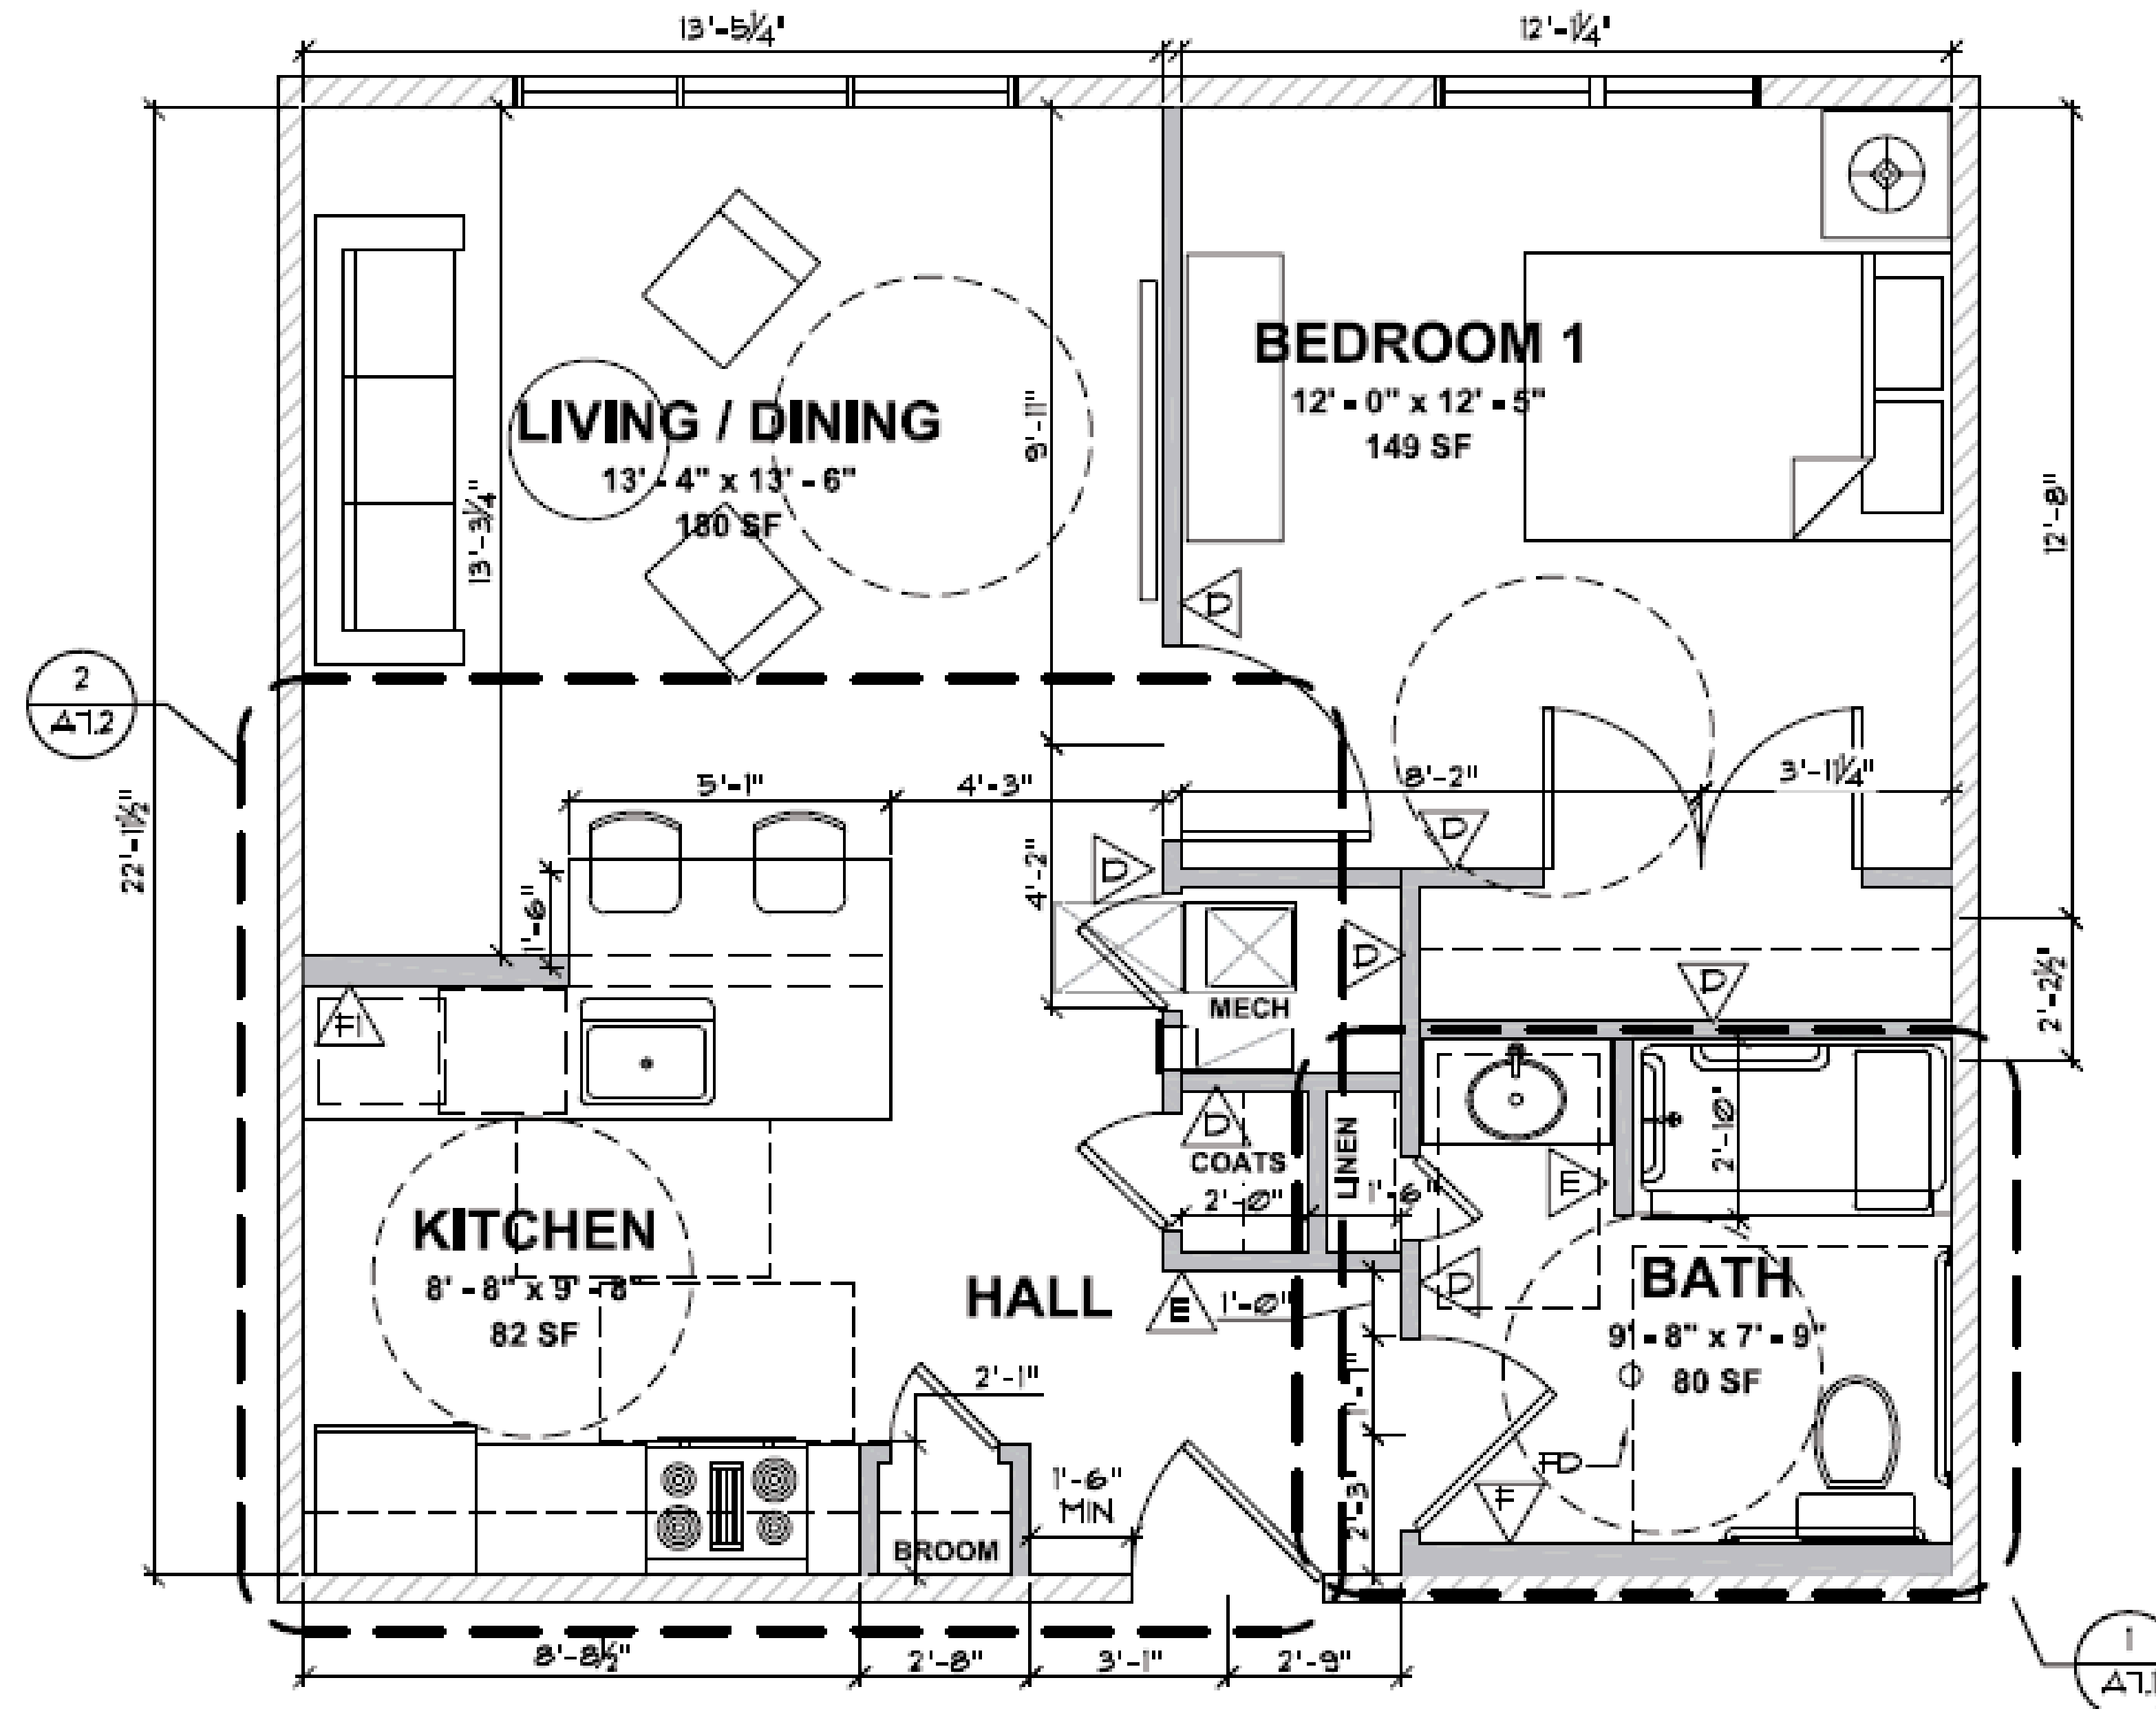

THE
VILLAGE
 AT
MANVILLE
 MANVILLE, RI

One Bedroom Apartment Layouts

THE
VILLAGE
 AT
MANVILLE
 MANVILLE, RI

TYPE 5 UNIT PLAN

ADA ACCESSIBLE ONE BEDROOM (593 SF)

5 1/4" = 1'-0"

One Bedroom Apartment Layouts

THE
VILLAGE
 AT
MANVILLE
 MANVILLE, RI

Two Bedroom Apartment Layouts

THE
VILLAGE
 AT
MANVILLE
 MANVILLE, RI

TYPE 4 UNIT PLAN
 ADA ACCESSIBLE TWO BEDROOM (794 SF)

4 1/4" = 1'-0"

Two Bedroom Apartment Layouts

THE
VILLAGE
 AT
MANVILLE
 MANVILLE, RI

Two Bedroom Apartment Layouts