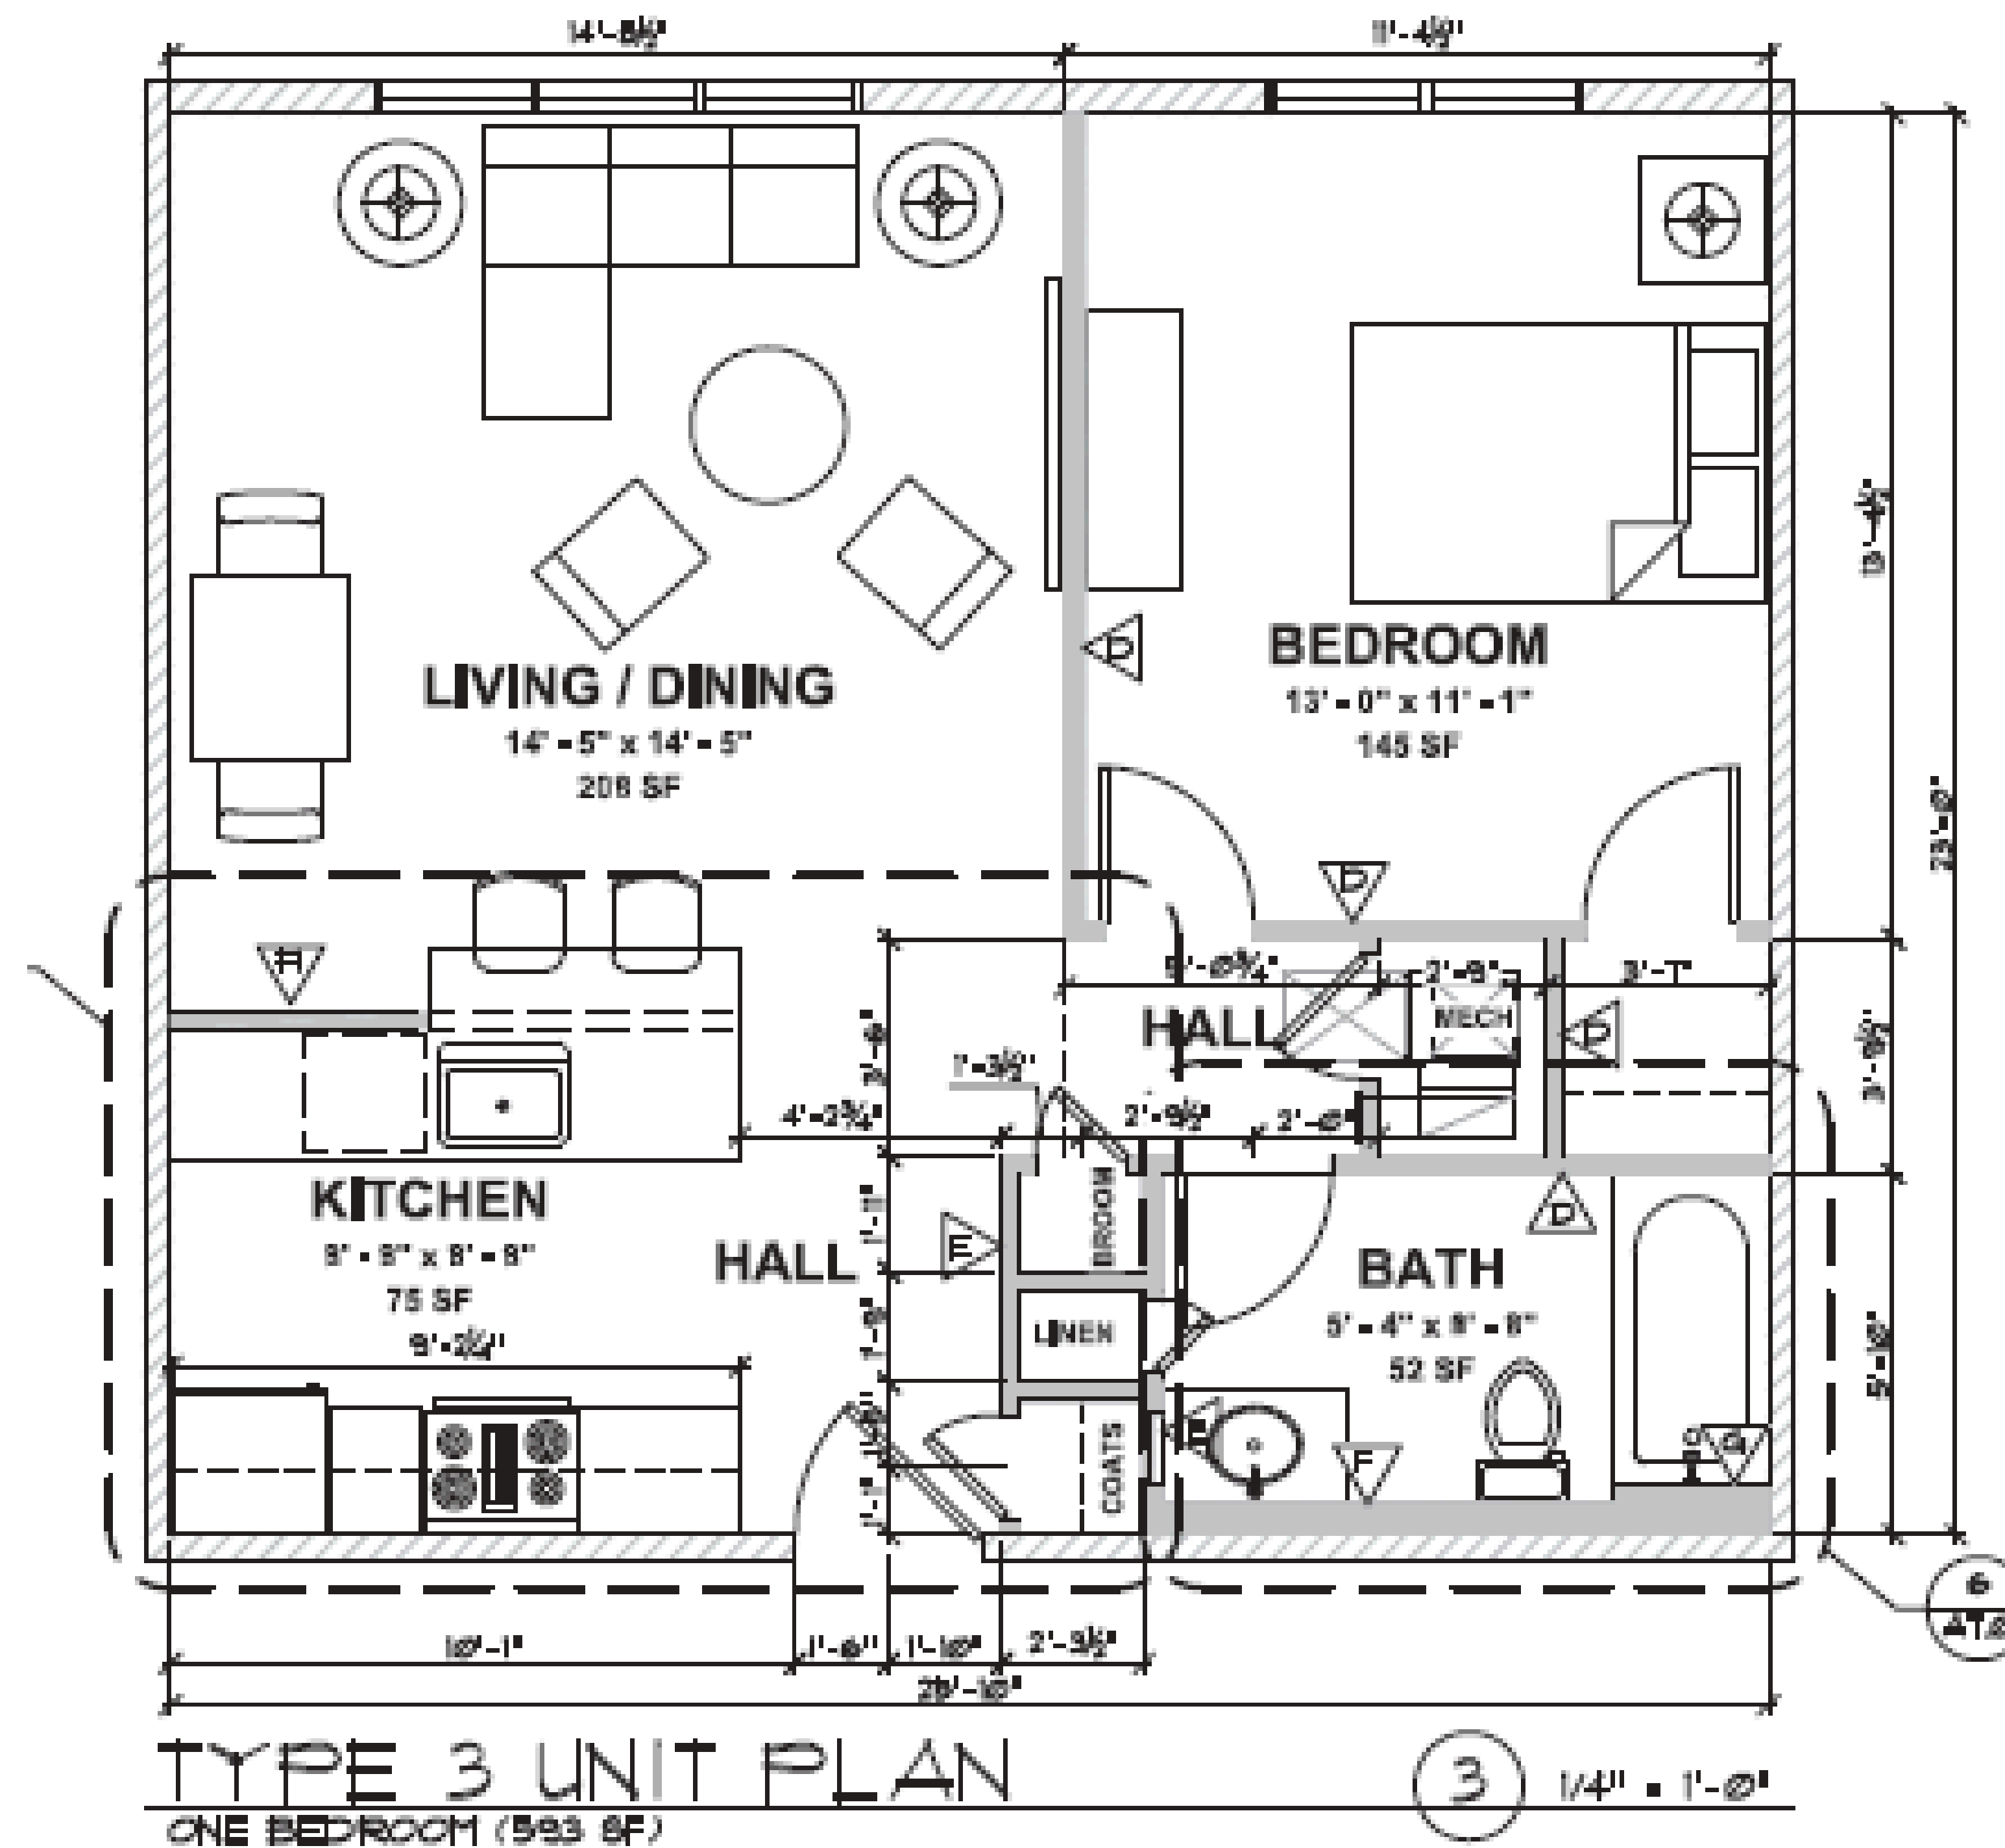

THE
VILLAGE
 AT
MANVILLE
 MANVILLE, RI

One Bedroom Apartment Layouts

THE
VILLAGE
 AT
MANVILLE
 MANVILLE, RI

TYPE 5 UNIT PLAN

ADA ACCESSIBLE ONE BEDROOM (593 SF)

5 1/4" = 1'-0"

One Bedroom Apartment Layouts

THE
VILLAGE
 AT
MANVILLE
 MANVILLE, RI

Two Bedroom Apartment Layouts

THE
VILLAGE
 AT
MANVILLE
 MANVILLE, RI

TYPE 4 UNIT PLAN
 ADA ACCESSIBLE TWO BEDROOM (794 SF)

4 1/4" = 1'-0"

Two Bedroom Apartment Layouts

THE
VILLAGE
 AT
MANVILLE
 MANVILLE, RI

Two Bedroom Apartment Layouts