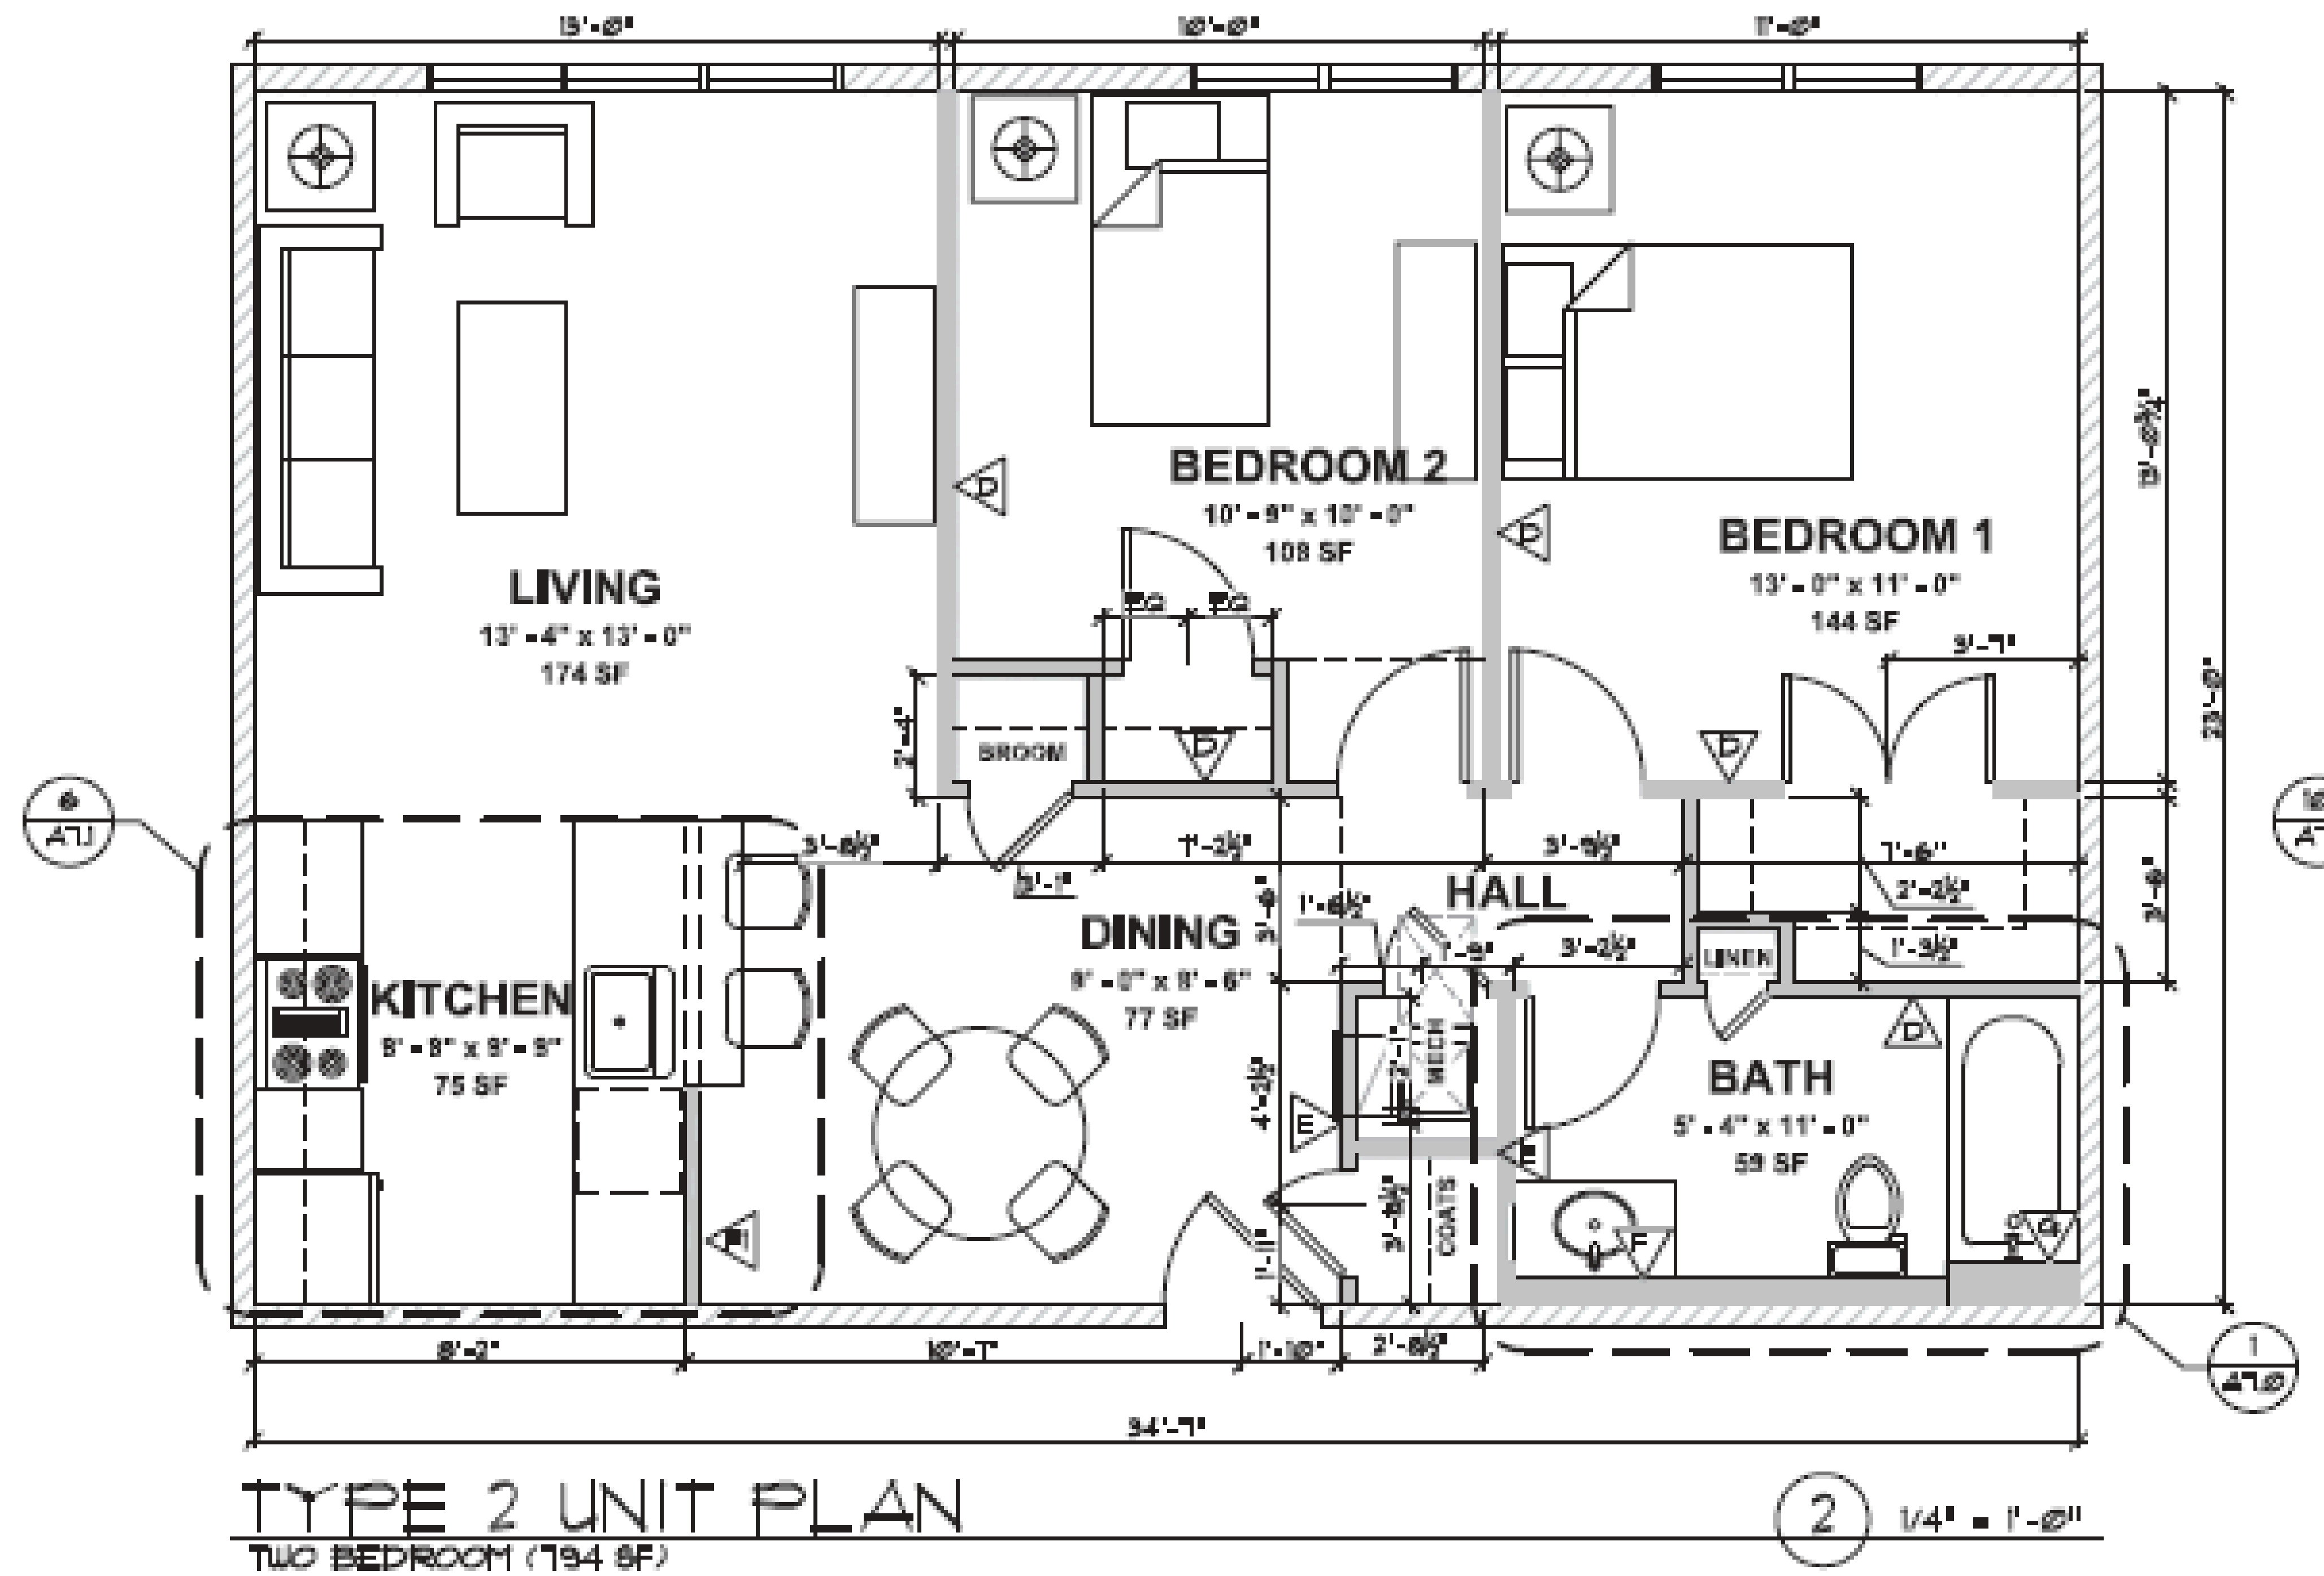

THE
VILLAGE
 AT
MANVILLE
 MANVILLE, RI

One Bedroom Apartment Layouts

THE
VILLAGE
 AT
MANVILLE
 MANVILLE, RI

TYPE 5 UNIT PLAN

ADA ACCESSIBLE ONE BEDROOM (593 SF)

5 1/4" = 1'-0"

One Bedroom Apartment Layouts

THE
VILLAGE
 AT
MANVILLE
 MANVILLE, RI

Two Bedroom Apartment Layouts

THE
VILLAGE
 AT
MANVILLE
 MANVILLE, RI

TYPE 4 UNIT PLAN
 ADA ACCESSIBLE TWO BEDROOM (794 SF)

4 1/4" = 1'-0"

Two Bedroom Apartment Layouts

THE
VILLAGE
 AT
MANVILLE
 MANVILLE, RI

Two Bedroom Apartment Layouts