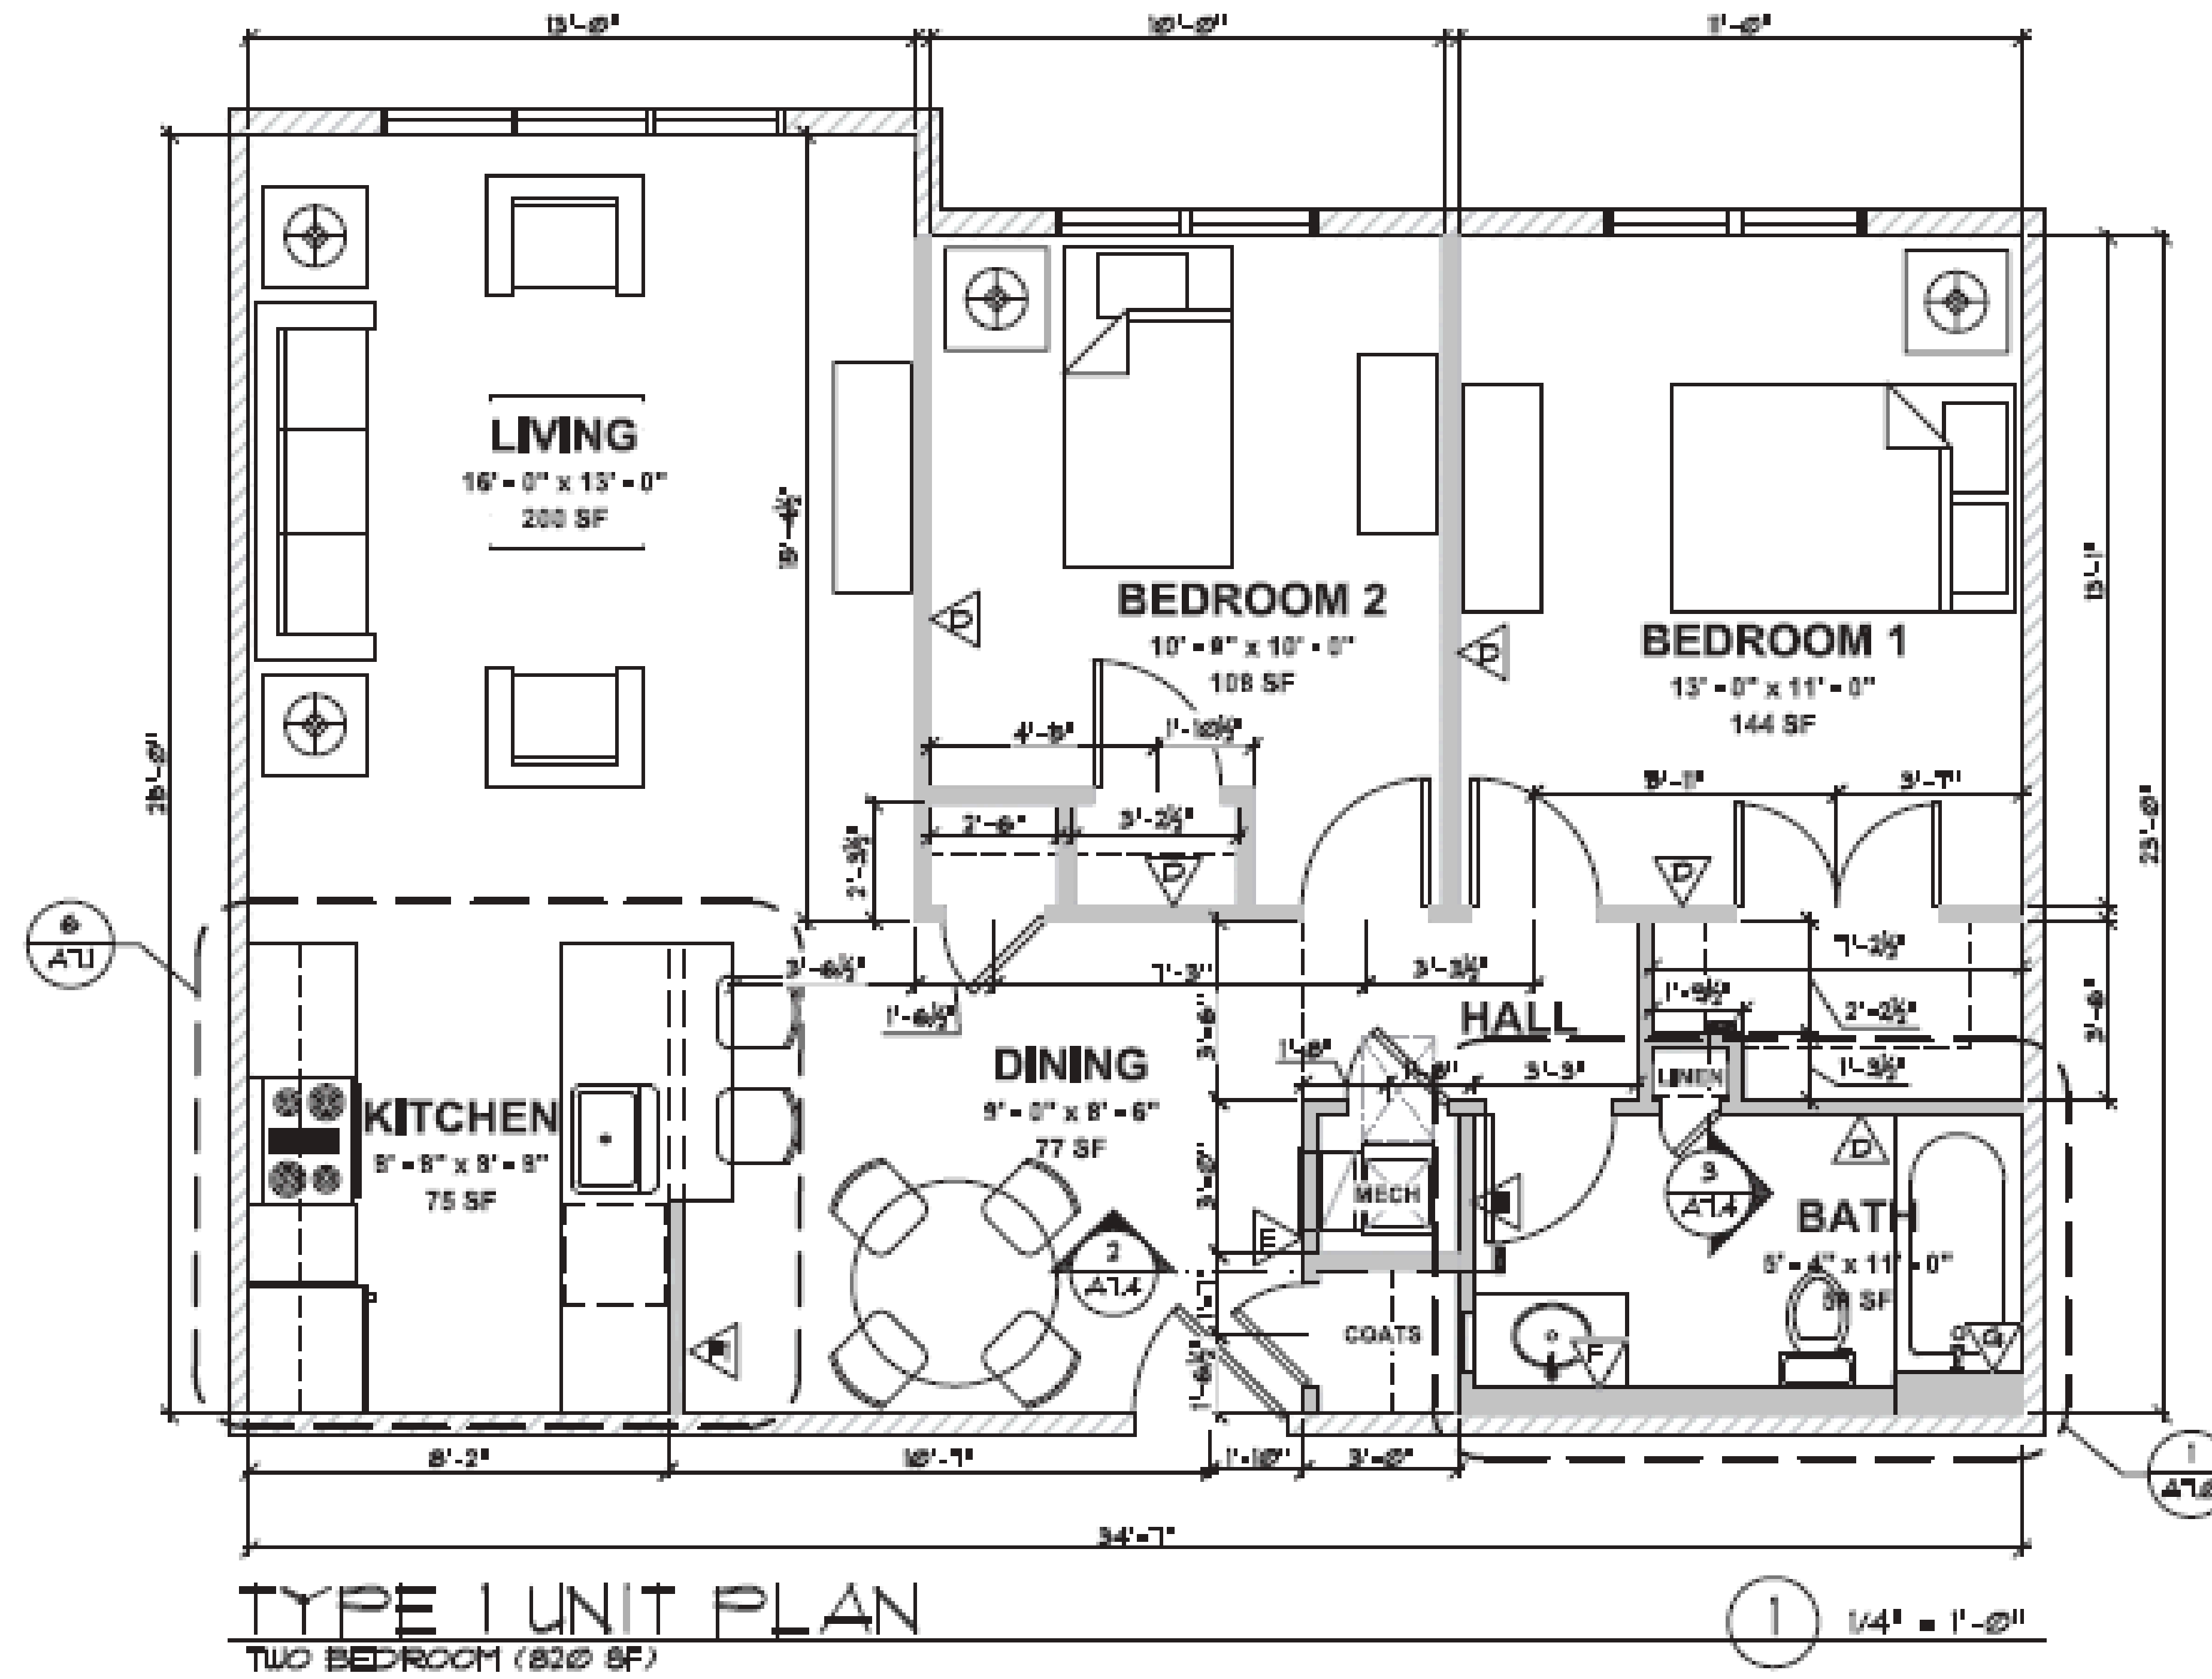

THE
VILLAGE
 AT
MANVILLE
 MANVILLE, RI

One Bedroom Apartment Layouts

THE
VILLAGE
 AT
MANVILLE
 MANVILLE, RI

TYPE 5 UNIT PLAN

ADA ACCESSIBLE ONE BEDROOM (593 SF)

5 1/4" = 1'-0"

One Bedroom Apartment Layouts

THE
VILLAGE
 AT
MANVILLE
 MANVILLE, RI

Two Bedroom Apartment Layouts

THE
VILLAGE
 AT
MANVILLE
 MANVILLE, RI

TYPE 4 UNIT PLAN
 ADA ACCESSIBLE TWO BEDROOM (794 SF)

4 1/4" = 1'-0"

Two Bedroom Apartment Layouts

THE
VILLAGE
 AT
MANVILLE
 MANVILLE, RI

Two Bedroom Apartment Layouts